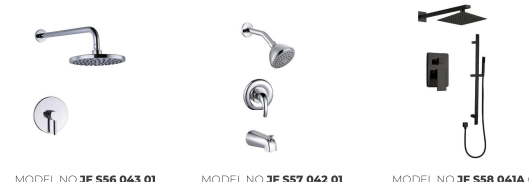

CONCEALED SHOWER SET

MODEL NO. **JF S56 043 01**

MODEL NO. **JF S57 042 01**

MODEL NO. **JF S58 041A 01**