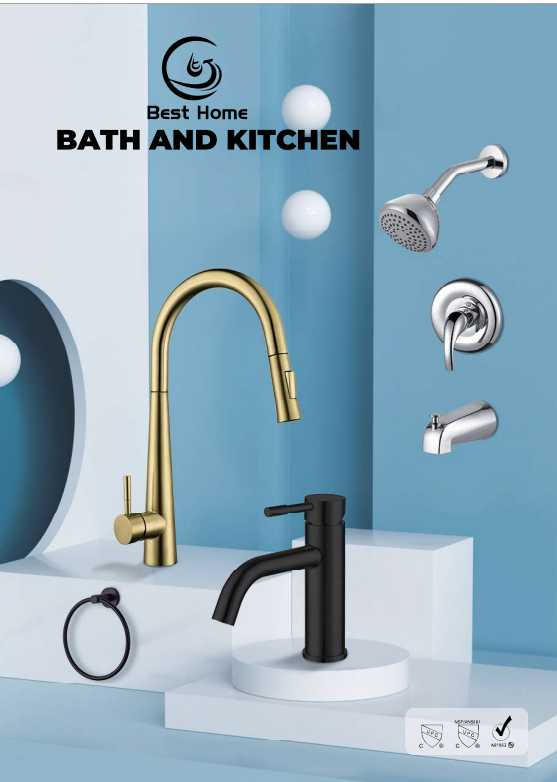

**Best Home
BATH AND KITCHEN**